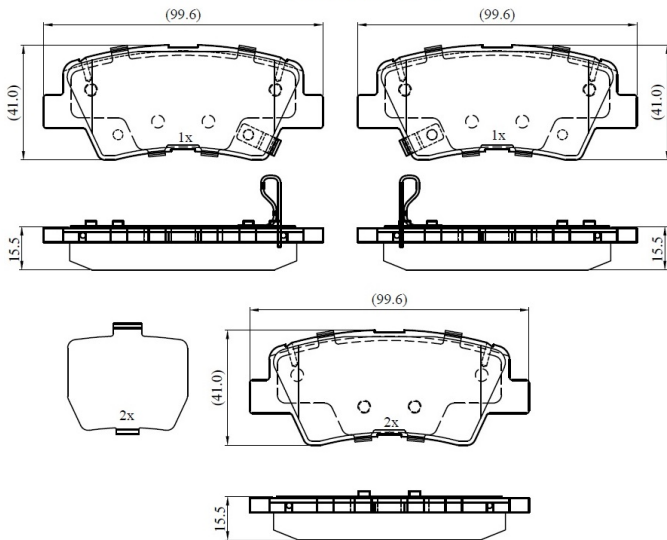

Make: HYUNDAI

Model: Sonata V

Part Number: ADB32694

Vehicle Manufacturing/Engine:

ADB32694

Specifications

Fitting Position	:	Rear
Model Date	:	2009-2010

Or. Caliper	:	
WVA	:	24,93,42,49,35,24,936
FMSI	:	
Length	:	99.8
Width	:	41.2
Thickness	:	15.5