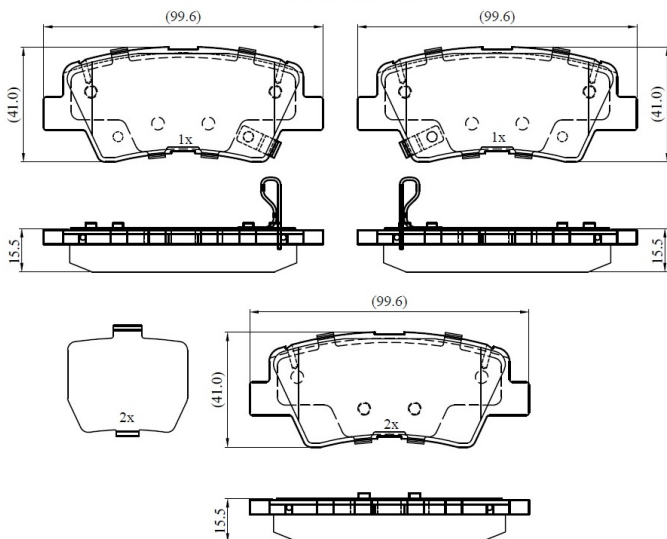

Make: HYUNDAI

Model: Sonata V

Part Number: ADB32694

Vehicle Manufacturing/Engine:

ADB32694

Specifications

Fitting Position	:	Rear
Model Date	:	2008-2010

Or. Caliper	:	
WVA	:	24,93,42,49,35,24,936
FMSI	:	
Length	:	99.8
Width	:	41.2
Thickness	:	15.5