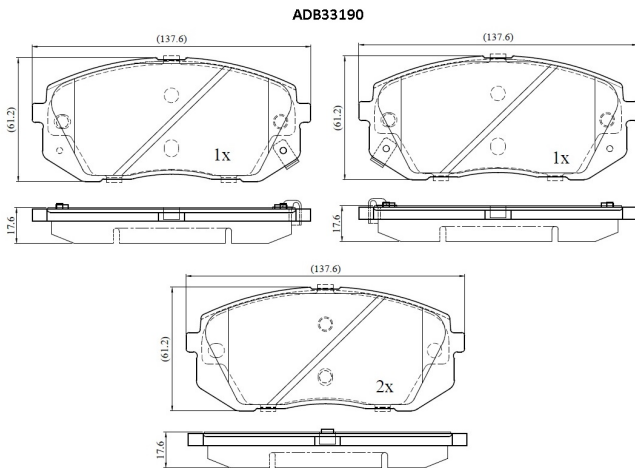

Make: HYUNDAI

Model: Sonata V

Part Number: ADB33190

Vehicle Manufacturing/Engine:

Specifications

Fitting Position	:	Front
Model Date	:	2008-2010
Or. Caliper	:	

WVA	:	25205
FMSI	:	
Length	:	137.6
Width	:	61.2
Thickness	:	17.6