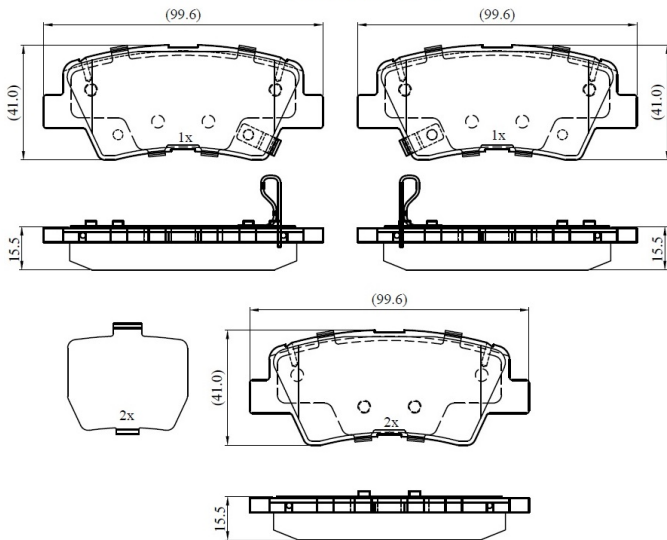

Make: HYUNDAI

Model: SONATA VI

Part Number: ADB32694

Vehicle Manufacturing/Engine:

ADB32694

Specifications

Fitting Position	:	Rear
Model Date	:	2009-2010

Or. Caliper	:	
WVA	:	24,93,42,49,35,24,936
FMSI	:	
Length	:	99.8
Width	:	41.2
Thickness	:	15.5