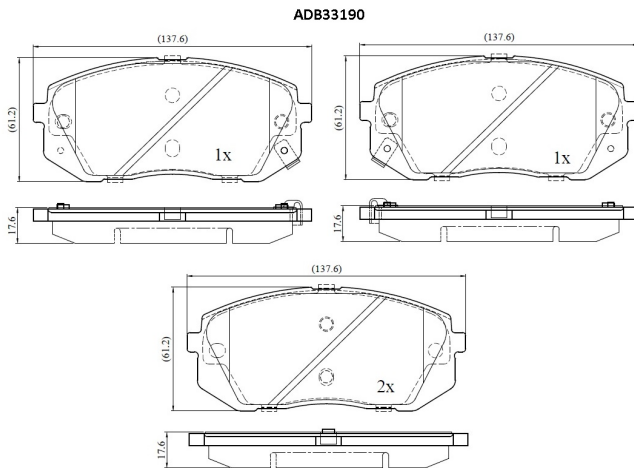

Make: HYUNDAI

Model: SONATA VI

Part Number: ADB33190

Vehicle Manufacturing/Engine:

Specifications

Fitting Position	:	Front
Model Date	:	2009-2010
Or. Caliper	:	

WVA	:	25205
FMSI	:	
Length	:	137.6
Width	:	61.2
Thickness	:	17.6