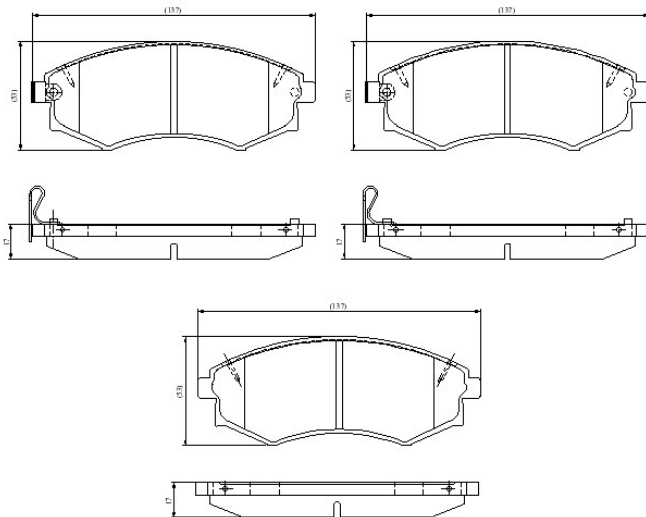

Make: HYUNDAI

Model: Sonata

Part Number: ADB3227

Vehicle Manufacturing/Engine:

ADB3227

Specifications

Fitting Position	:	Front
Model Date	:	09/98->

Or. Caliper	:	Sumitomo
WVA	:	21727
FMSI	:	
Length	:	137
Width	:	53
Thickness	:	17