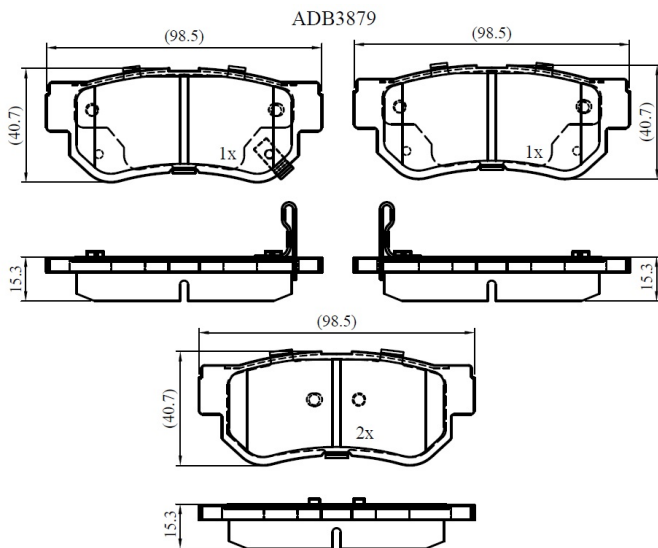

Make: HYUNDAI

Model: Sonata

Part Number: ADB3879

Vehicle Manufacturing/Engine:

Specifications

Fitting Position	:	Rear
Model Date	:	09/98->

Or. Caliper	:	Mando
WVA	:	
FMSI	:	
Length	:	98.5
Width	:	40.6
Thickness	:	15.5