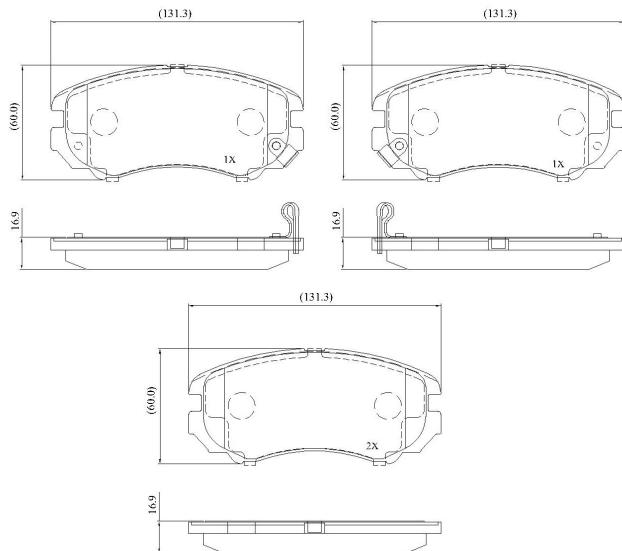

Make: HYUNDAI

Model: Sonata

Part Number: ADB31196

Vehicle Manufacturing/Engine:

ADB31196

Specifications

Fitting Position	:	Front
Model Date	:	05-->

Or. Caliper	:	
WVA	:	23891
FMSI	:	
Length	:	131.3
Width	:	60
Thickness	:	17.3