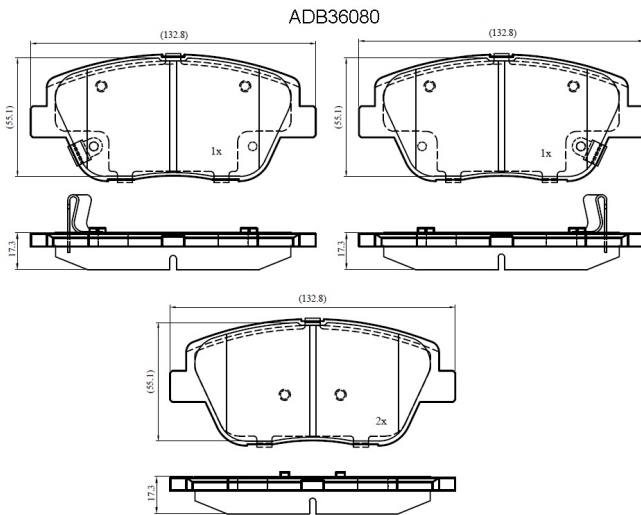

Make: HYUNDAI

Model: Sonata

Part Number: ADB36080

Vehicle Manufacturing/Engine:

Specifications

Fitting Position	:	Front
Model Date	:	06-
Or. Caliper	:	

WVA	:	25644, 25645, 25646
FMSI	:	
Length	:	132.8
Width	:	58.8
Thickness	:	17.3