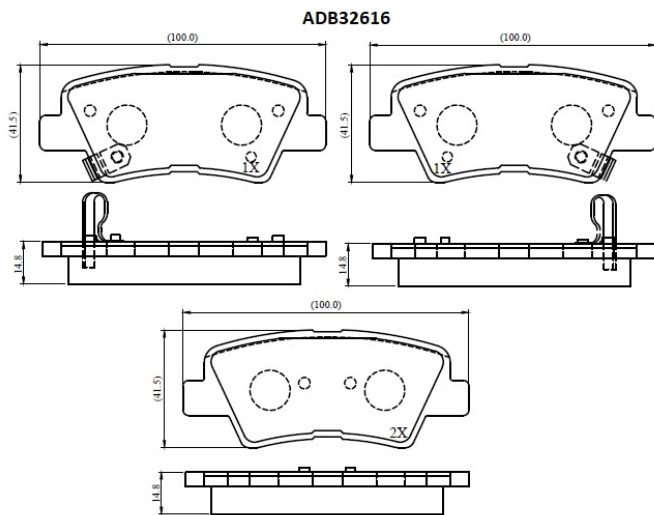

Make: HYUNDAI

Model: Sonata

Part Number: ADB32616

Vehicle Manufacturing/Engine:

Specifications

Fitting Position	:	Rear
Model Date	:	Aug-13
Or. Caliper	:	

WVA	:	
FMSI	:	D1313
Length	:	100
Width	:	41.5
Thickness	:	14.8