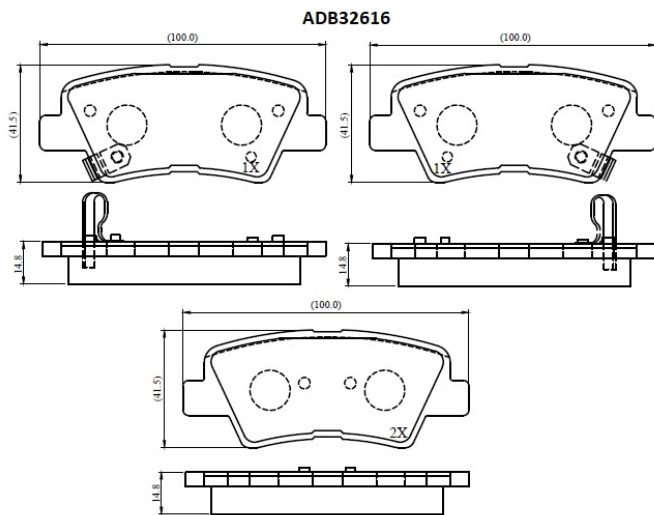

Make: HYUNDAI

Model: Sonata

Part Number: ADB32616

Vehicle Manufacturing/Engine:

Specifications

Fitting Position	:	Rear
Model Date	:	11-
Or. Caliper	:	

WVA	:	
FMSI	:	D1313
Length	:	100
Width	:	41.5
Thickness	:	14.8