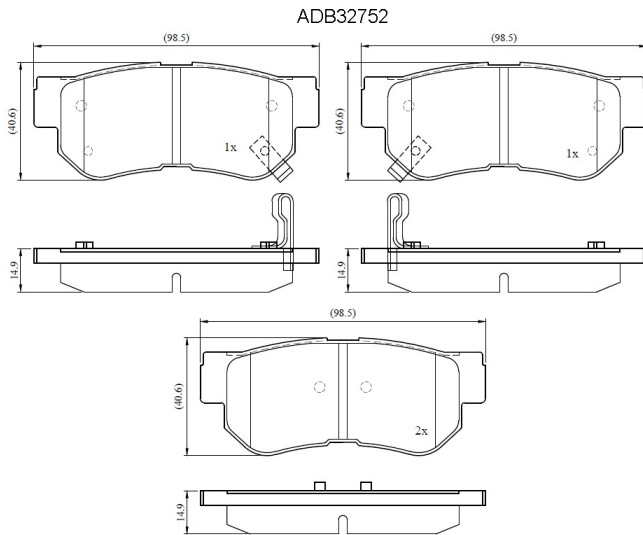

Make: HYUNDAI

Model: Sonata

Part Number: ADB32752

Vehicle Manufacturing/Engine:

Specifications

Fitting Position	:	Rear
Model Date	:	99-08
Or. Caliper	:	

WVA	:	
FMSI	:	7688-D813
Length	:	98.5
Width	:	40.6
Thickness	:	14.9