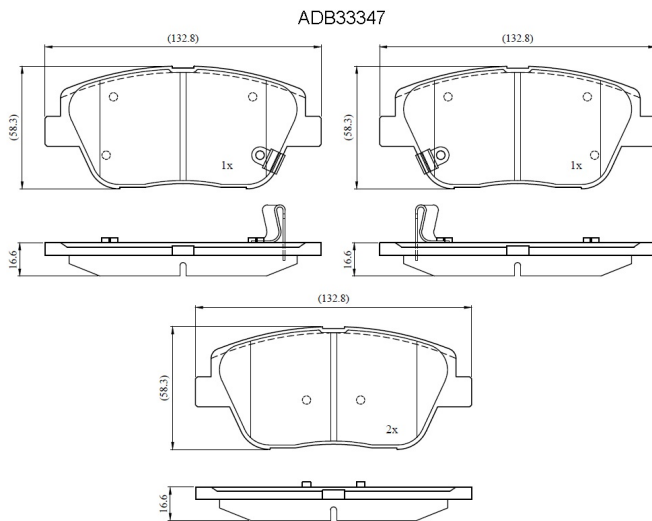

Make: HYUNDAI

Model: Sonata

Part Number: ADB33347

Vehicle Manufacturing/Engine:

Specifications

Fitting Position	:	Front
Model Date	:	Nov-13
Or. Caliper	:	

WVA	:	
FMSI	:	8595-D1444
Length	:	132.8
Width	:	58.3
Thickness	:	16.6