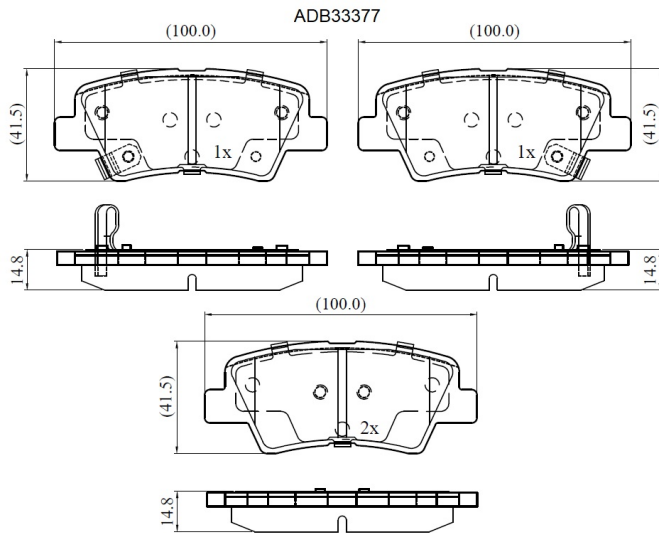

Make: HYUNDAI

Model: Sonata

Part Number: ADB33377

Vehicle Manufacturing/Engine:

Specifications

Fitting Position	:	Rear
Model Date	:	Aug-13
Or. Caliper	:	

WVA	:	
FMSI	:	D1313
Length	:	100
Width	:	41.5
Thickness	:	14.8