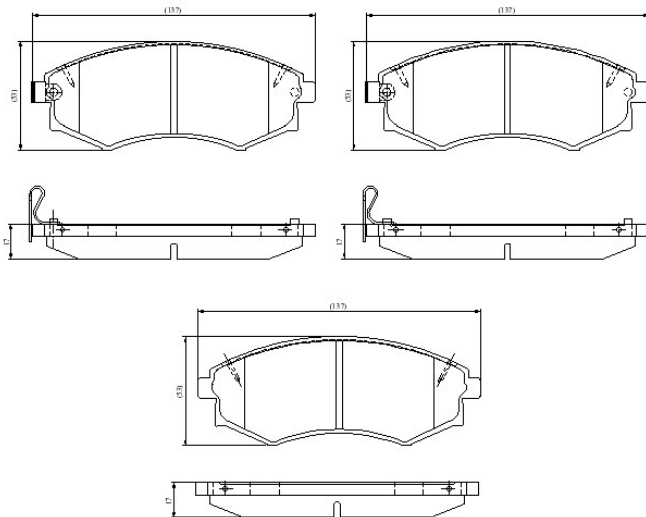

Make: HYUNDAI

Model: Sonica

Part Number: ADB3227

Vehicle Manufacturing/Engine:

ADB3227

Specifications

Fitting Position	:	Front
Model Date	:	10/98->

Or. Caliper	:	Lucas
WVA	:	21727
FMSI	:	
Length	:	137
Width	:	53
Thickness	:	17