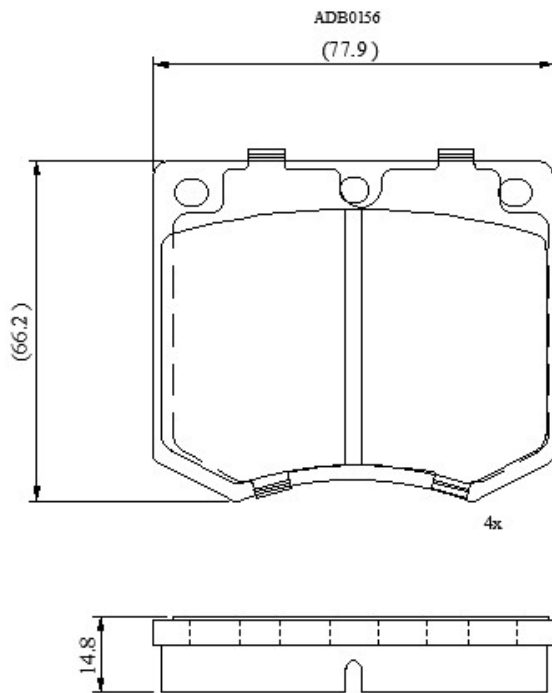

Make: HYUNDAI

Model: Stellar (MTF2 / 3 Series)

Part Number: ADB0156

Vehicle Manufacturing/Engine:

Specifications

Fitting Position	:	Front
Model Date	:	01/84-10/86
Or. Caliper	:	Ate
WVA	:	20491
FMSI	:	
Length	:	77.9
Width	:	66.2
Thickness	:	15