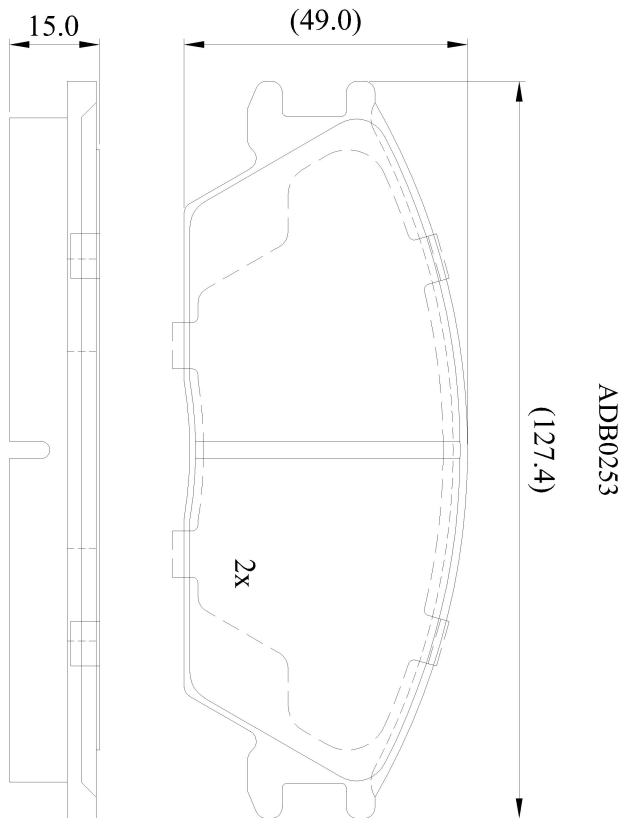

Make: HYUNDAI

Model: Stellar (MTF2 / 3 Series)

Part Number: ADB0253

Vehicle Manufacturing/Engine:

Specifications

Fitting Position	:	Front
Model Date	:	10/86-01/92
Or. Caliper	:	Akebono
WVA	:	21012
FMSI	:	
Length	:	127.4
Width	:	49
Thickness	:	15