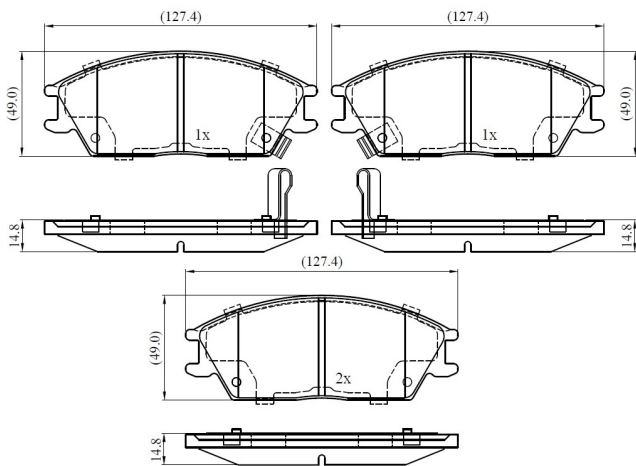

Make: HYUNDAI

Model: STELLAR

Part Number: ADB33223

Vehicle Manufacturing/Engine:

ADB33223

Specifications

Fitting Position	:	Front
Model Date	:	1983-1991
Or. Caliper	:	

WVA	:	21012
FMSI	:	
Length	:	127.4
Width	:	49
Thickness	:	14.8