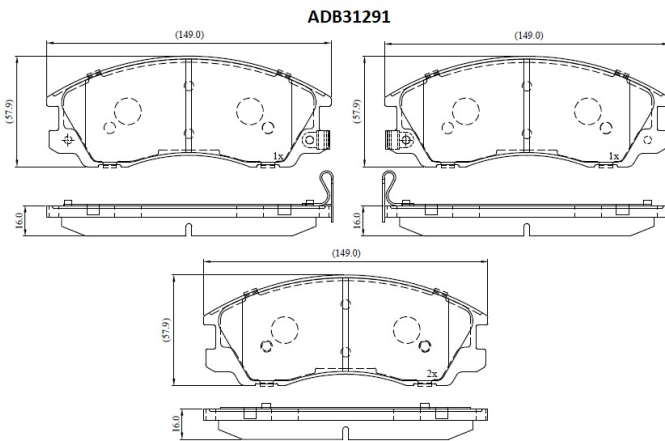

Make: HYUNDAI

Model: Terracan (All Models)

Part Number: ADB31291

Vehicle Manufacturing/Engine:

Specifications

Fitting Position	:	Front
Model Date	:	12/01-12/06
Or. Caliper	:	
WVA	:	24059

FMSI	:	
Length	:	149
Width	:	57.9
Thickness	:	16