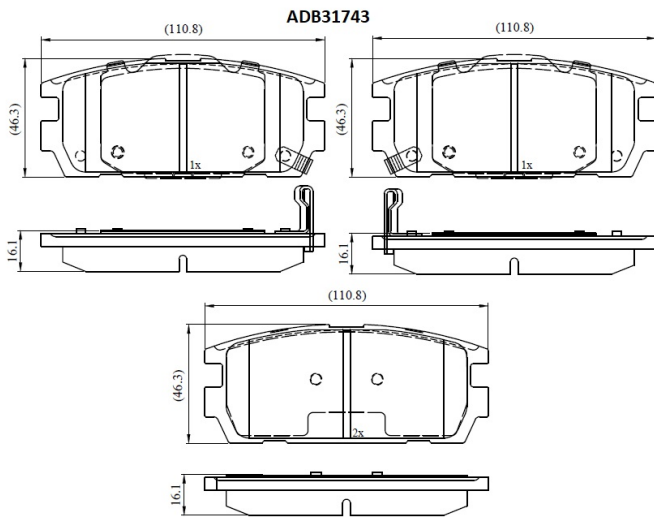

Make: HYUNDAI

Model: Terracan

Part Number: ADB31743

Vehicle Manufacturing/Engine:

Specifications

Fitting Position	:	Rear
Model Date	:	11/03->
Or. Caliper	:	Mando

WVA	:	23813
FMSI	:	
Length	:	110.8
Width	:	46.5
Thickness	:	15.6/16.0