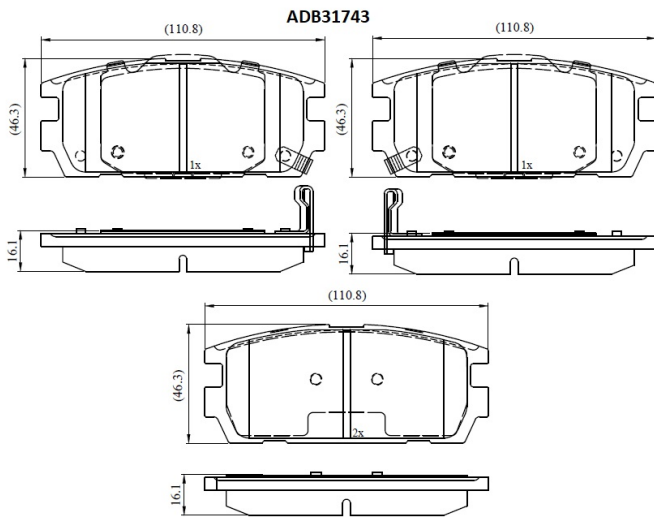

Make: HYUNDAI

Model: Terracan

Part Number: ADB31743

Vehicle Manufacturing/Engine:

Specifications

Fitting Position	:	Rear
Model Date	:	12/01->
Or. Caliper	:	Mando

WVA	:	23813
FMSI	:	
Length	:	110.8
Width	:	46.5
Thickness	:	15.6/16.0