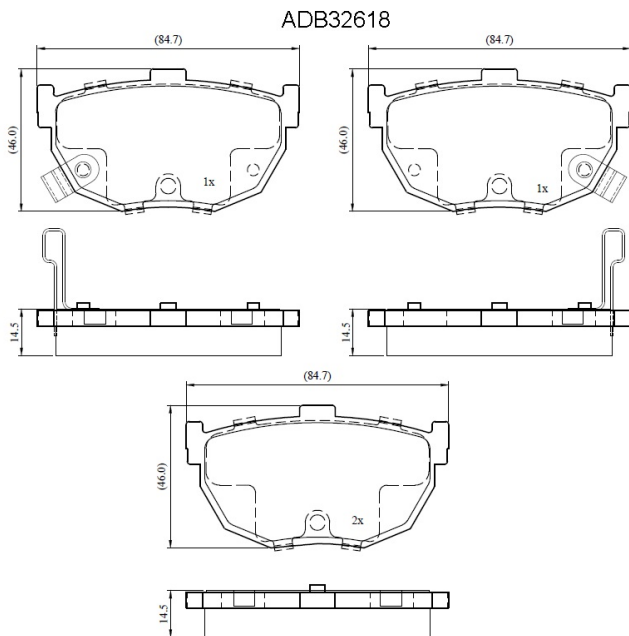

Make: HYUNDAI

Model: Tiburon

Part Number: ADB32618

Vehicle Manufacturing/Engine:

Specifications

Fitting Position

:

Rear

Model Date	:	97-08
Or. Caliper	:	
WVA	:	
FMSI	:	D323
Length	:	84.7
Width	:	46
Thickness	:	13.7