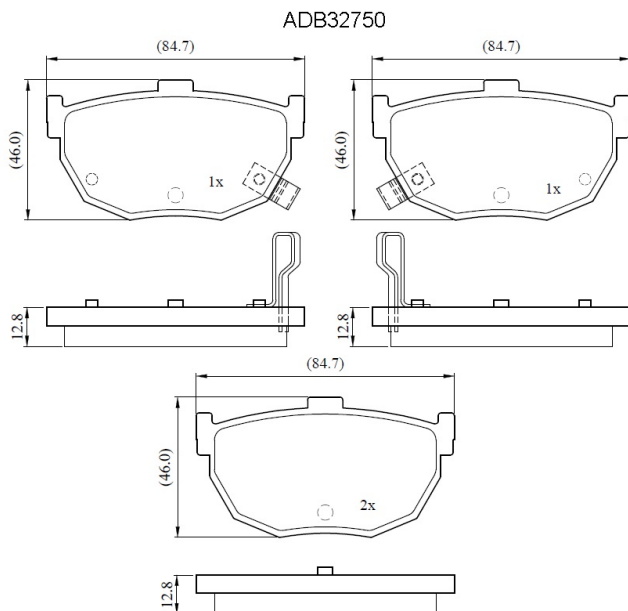

Make: HYUNDAI

Model: Tiburon

Part Number: ADB32750

Vehicle Manufacturing/Engine:

Specifications

Fitting Position	:	Rear
Model Date	:	97-08

Or. Caliper	:	
WVA	:	
FMSI	:	D323
Length	:	84.7
Width	:	46
Thickness	:	12.8