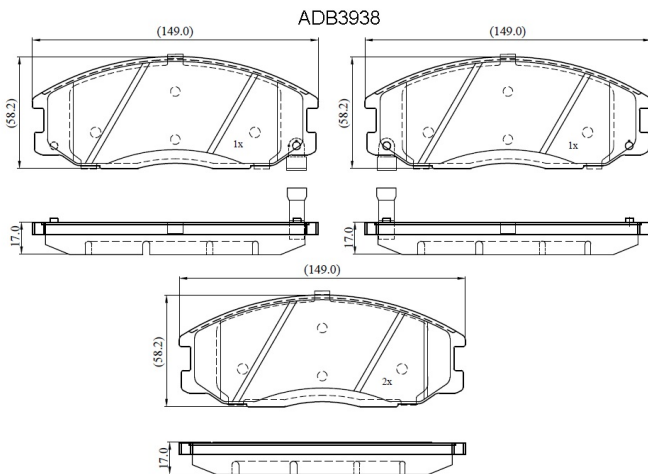

Make: HYUNDAI

Model: Trajet

Part Number: ADB3938

Vehicle Manufacturing/Engine:

Specifications

Fitting Position	:	Front
Model Date	:	05/00-->
Or. Caliper	:	Mando
WVA	:	

FMSI	:	
Length	:	149
Width	:	58
Thickness	:	17