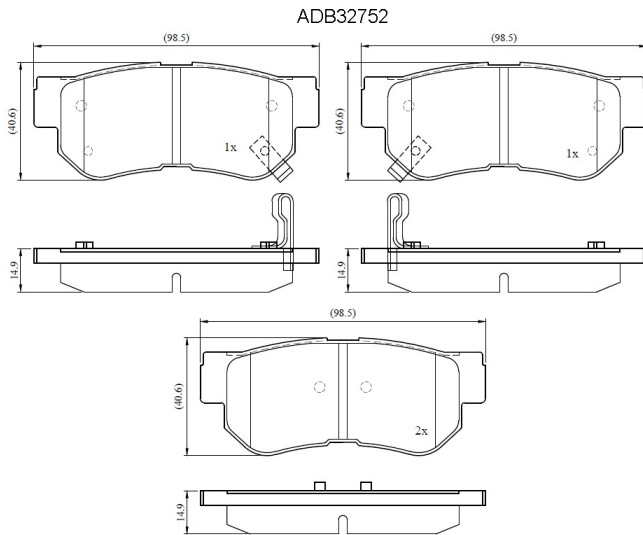

Make: HYUNDAI

Model: TRUCK Tucson

Part Number: ADB32752

Vehicle Manufacturing/Engine:

Specifications

Fitting Position	:	Rear
Model Date	:	05-Sep
Or. Caliper	:	

WVA	:	
FMSI	:	7688-D813
Length	:	98.5
Width	:	40.6
Thickness	:	14.9