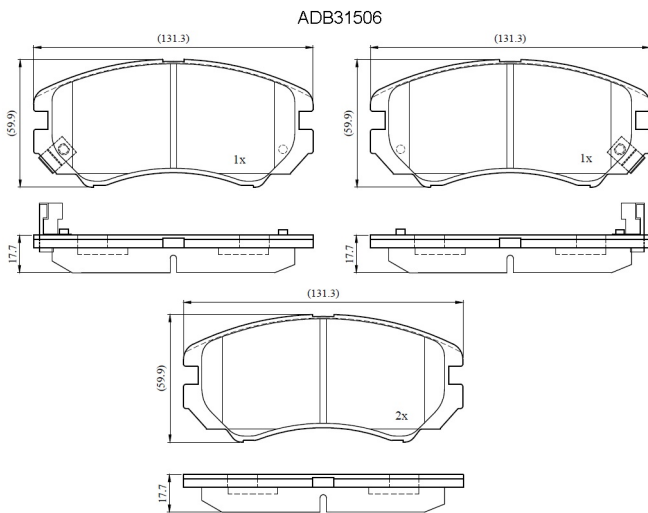

Make: HYUNDAI

Model: Tucson (JM)

Part Number: ADB31506

Vehicle Manufacturing/Engine:

Specifications

Fitting Position	:	Front
Model Date	:	08/04-->
Or. Caliper	:	Mando

WVA	:	2,38,92,23,893
FMSI	:	
Length	:	131.3
Width	:	60
Thickness	:	17.7