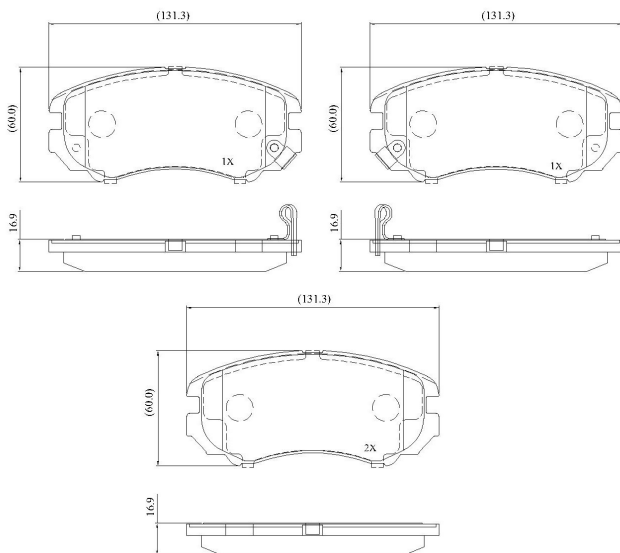

Make: HYUNDAI

Model: Tucson

Part Number: ADB31196

Vehicle Manufacturing/Engine:

ADB31196

Specifications

Fitting Position	:	Front
Model Date	:	04-->

Or. Caliper	:	
WVA	:	23891
FMSI	:	
Length	:	131.3
Width	:	60
Thickness	:	17.3