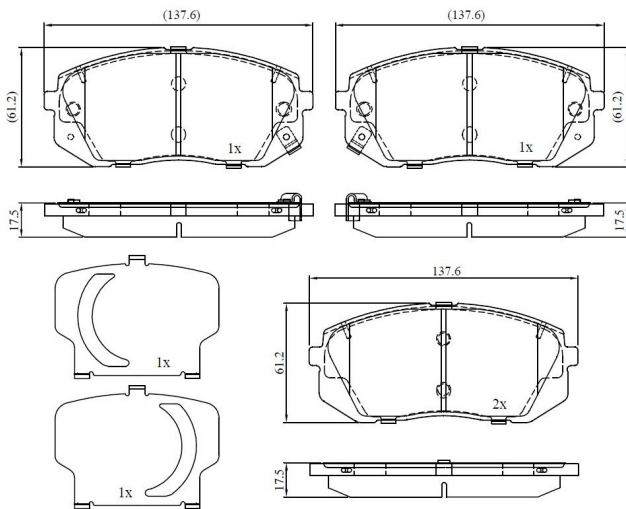

Make: HYUNDAI

Model: Tucson

Part Number: ADB32529

Vehicle Manufacturing/Engine:

ADB32529

Specifications

| | | |
|-------------------------|---|-------|
| Fitting Position | : | Front |
| Model Date | : | 2018- |

| | | |
|--------------------|---|-------|
| Or. Caliper | : | |
| WVA | : | 24501 |
| FMSI | : | |
| Length | : | 137.8 |
| Width | : | 61 |
| Thickness | : | 17.6 |