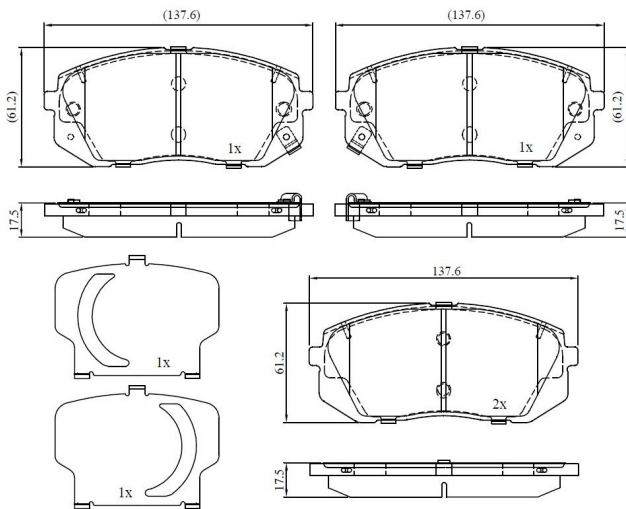

Make: HYUNDAI

Model: Tucson

Part Number: ADB32529

Vehicle Manufacturing/Engine:

ADB32529

Specifications

| | | |
|-------------------------|---|-------|
| Fitting Position | : | Front |
| Model Date | : | 2019- |

| | | |
|--------------------|---|-------|
| Or. Caliper | : | |
| WVA | : | 24501 |
| FMSI | : | |
| Length | : | 137.8 |
| Width | : | 61 |
| Thickness | : | 17.6 |