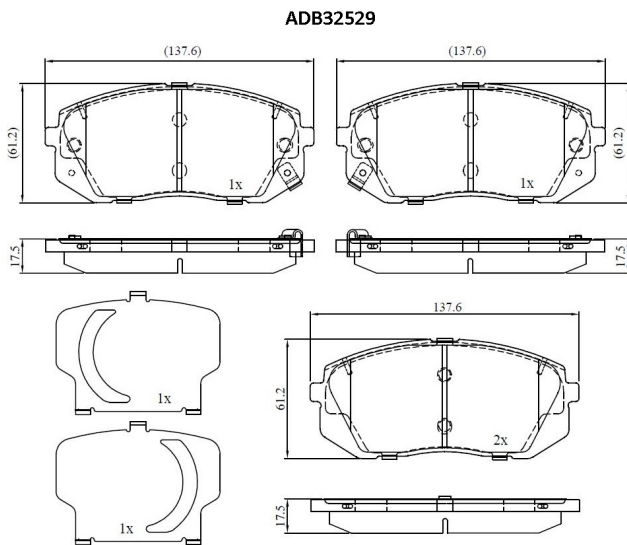

Make: HYUNDAI

Model: Tucson

Part Number: ADB32529

Vehicle Manufacturing/Engine:

Specifications

| | | |
|-------------------------|---|-----------|
| Fitting Position | : | Front |
| Model Date | : | 2015-2020 |

| | | |
|--------------------|---|-------|
| Or. Caliper | : | |
| WVA | : | 24501 |
| FMSI | : | |
| Length | : | 137.8 |
| Width | : | 61 |
| Thickness | : | 17.6 |