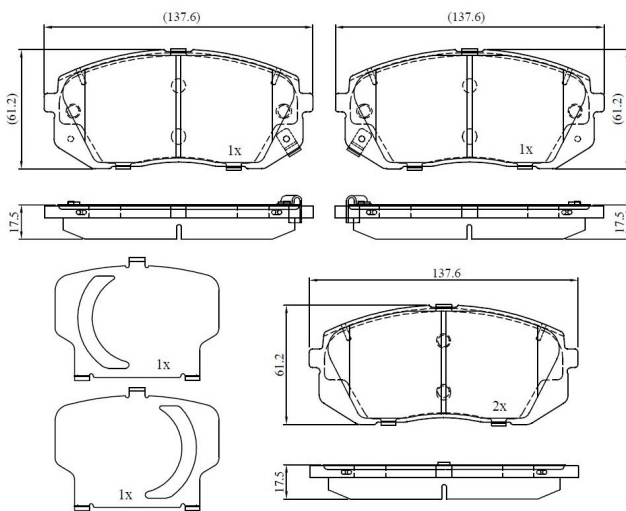

Make: HYUNDAI

Model: Tucson

Part Number: ADB32529

Vehicle Manufacturing/Engine:

ADB32529

Specifications

Fitting Position	:	Front
Model Date	:	2019-2020

Or. Caliper	:	
WVA	:	24501
FMSI	:	
Length	:	137.8
Width	:	61
Thickness	:	17.6