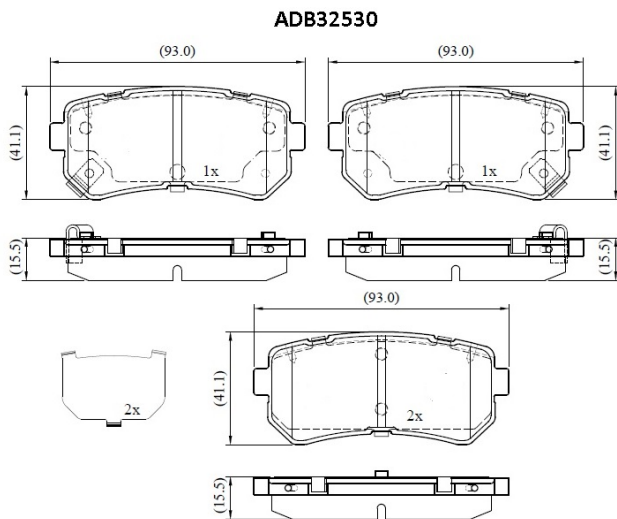

Make: HYUNDAI

Model: Tucson

Part Number: ADB32530

Vehicle Manufacturing/Engine:

Specifications

Fitting Position	:	Rear
Model Date	:	2018-
Or. Caliper	:	

WVA	:	2,43,20,25,292
FMSI	:	
Length	:	93.1
Width	:	41
Thickness	:	15.5