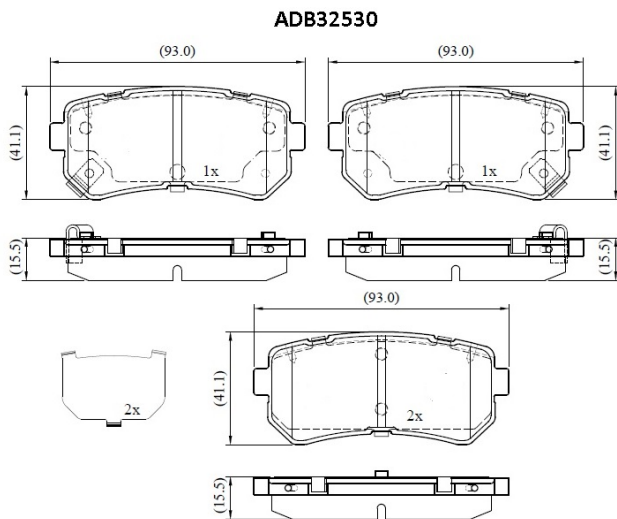

Make: HYUNDAI

Model: Tucson

Part Number: ADB32530

Vehicle Manufacturing/Engine:

Specifications

Fitting Position	:	Rear
Model Date	:	2019-
Or. Caliper	:	

WVA	:	2,43,20,25,292
FMSI	:	
Length	:	93.1
Width	:	41
Thickness	:	15.5