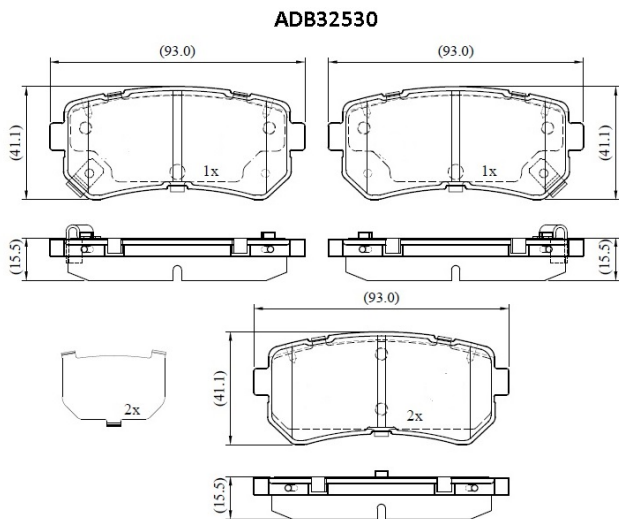

Make: HYUNDAI

Model: Tucson

Part Number: ADB32530

Vehicle Manufacturing/Engine:

Specifications

Fitting Position	:	Rear
Model Date	:	2018-
Or. Caliper	:	

WVA	:	2,43,20,25,292
FMSI	:	
Length	:	93.1
Width	:	41
Thickness	:	15.5