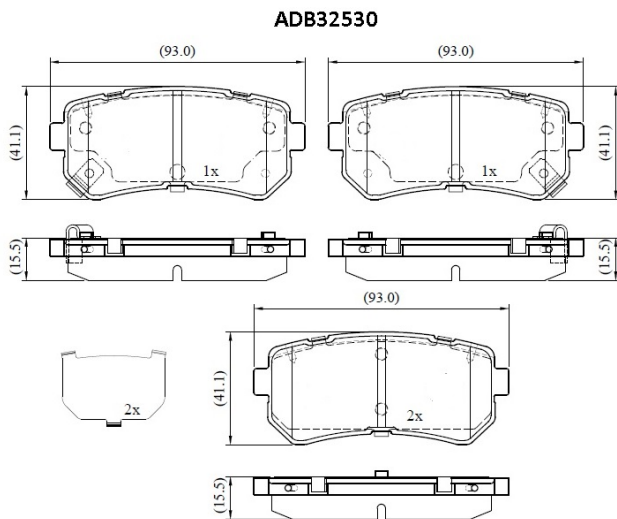

Make: HYUNDAI

Model: Tucson

Part Number: ADB32530

Vehicle Manufacturing/Engine:

Specifications

Fitting Position	:	Rear
Model Date	:	2015-2020
Or. Caliper	:	

WVA	:	2,43,20,25,292
FMSI	:	
Length	:	93.1
Width	:	41
Thickness	:	15.5