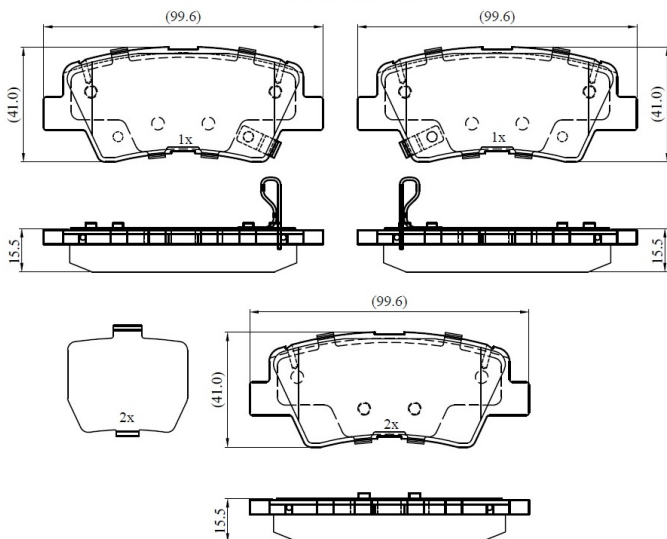

Make: HYUNDAI

Model: Tucson

Part Number: ADB32694

Vehicle Manufacturing/Engine:

ADB32694

Specifications

| | | |
|-------------------------|---|-----------|
| Fitting Position | : | Rear |
| Model Date | : | 2006-2010 |

| | | |
|--------------------|---|-----------------------|
| Or. Caliper | : | |
| WVA | : | 24,93,42,49,35,24,936 |
| FMSI | : | |
| Length | : | 99.8 |
| Width | : | 41.2 |
| Thickness | : | 15.5 |