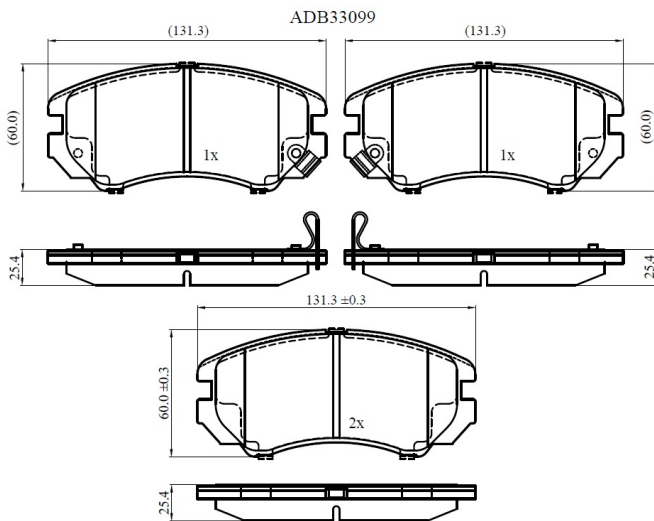

Make: HYUNDAI

Model: Tucson

Part Number: ADB33099

Vehicle Manufacturing/Engine:

Specifications

Fitting Position	:	Front
Model Date	:	2005-2010
Or. Caliper	:	

WVA	:	22393
FMSI	:	
Length	:	131.3
Width	:	60
Thickness	:	16.9