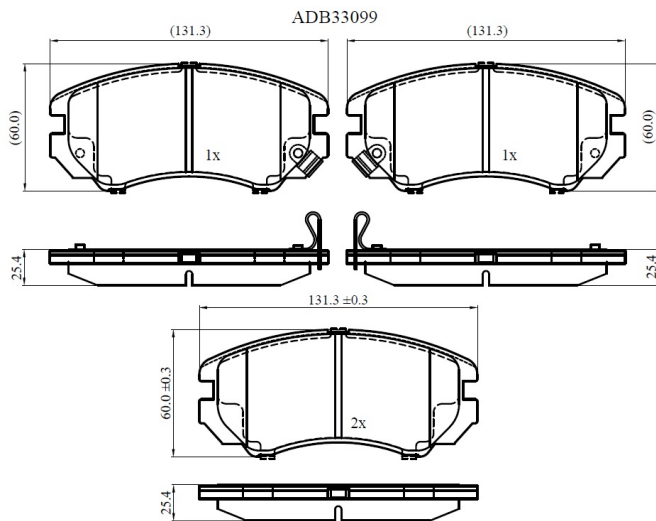

Make: HYUNDAI

Model: Tucson

Part Number: ADB33099

Vehicle Manufacturing/Engine:

Specifications

Fitting Position	:	Front
Model Date	:	2009-2010
Or. Caliper	:	

WVA	:	22393
FMSI	:	
Length	:	131.3
Width	:	60
Thickness	:	16.9