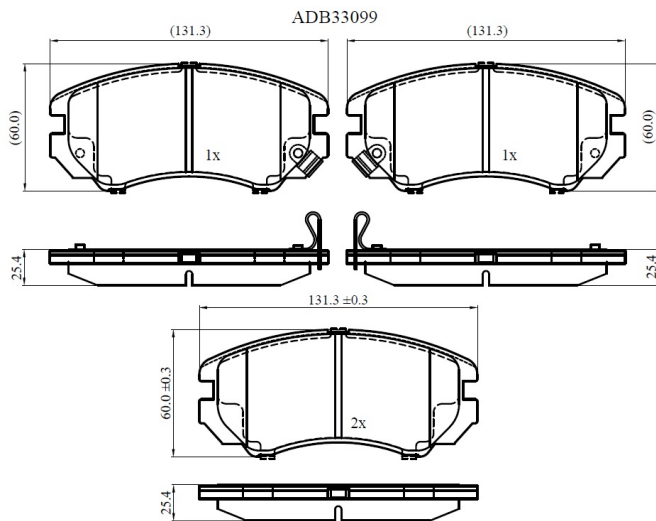

Make: HYUNDAI

Model: Tucson

Part Number: ADB33099

Vehicle Manufacturing/Engine:

Specifications

Fitting Position	:	Front
Model Date	:	2004-2010
Or. Caliper	:	

WVA	:	22393
FMSI	:	
Length	:	131.3
Width	:	60
Thickness	:	16.9