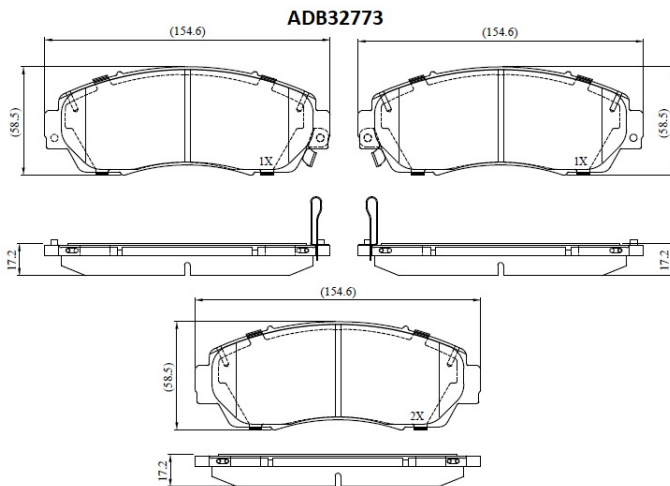

Make: HYUNDAI

Model: VELOSTER

Part Number: ADB32773

Vehicle Manufacturing/Engine:

Specifications

Fitting Position	:	Front
Model Date	:	2011-2017
Or. Caliper	:	

WVA	:	25,70,82,57,09,25,710
FMSI	:	
Length	:	132.8
Width	:	60
Thickness	:	18