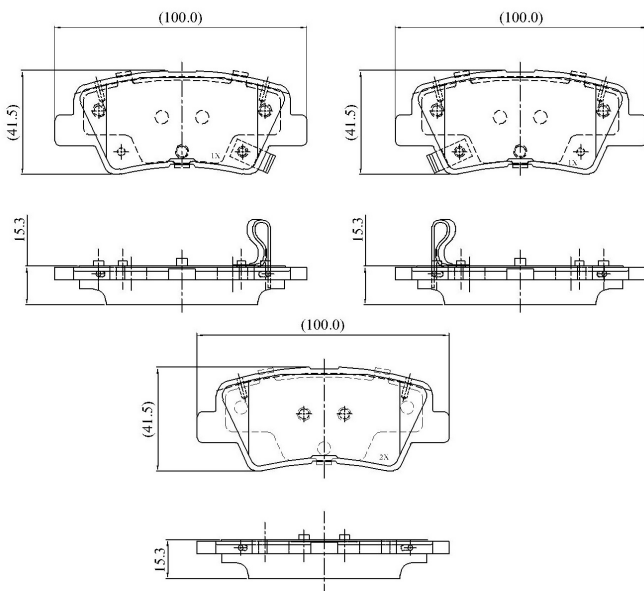

Make: HYUNDAI

Model: VERNA IV Saloon

Part Number: ADB32161

Vehicle Manufacturing/Engine:

ADB32161

Specifications

Fitting Position : Rear

Model Date	:	11/10-
Or. Caliper	:	Akebono
WVA	:	2,49,34,24,93,52,49,36,00,00,00,00,00,000
FMSI	:	
Length	:	99.8
Width	:	41
Thickness	:	15.3