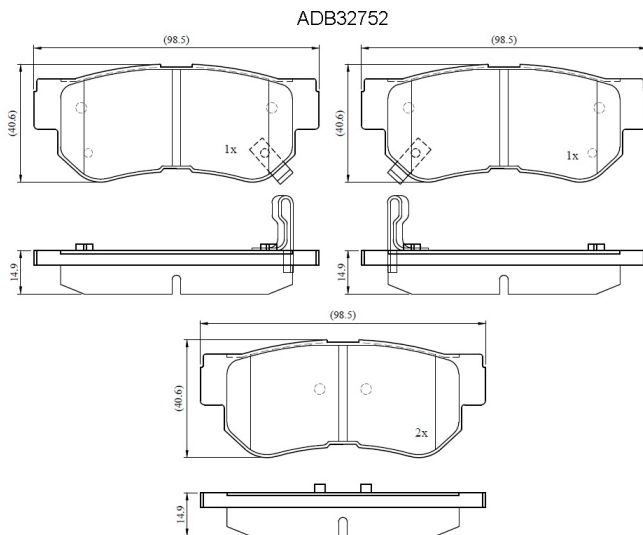

Make: HYUNDAI

Model: XG300

Part Number: ADB32752

Vehicle Manufacturing/Engine:

Specifications

Fitting Position	:	Rear
Model Date	:	01-Feb
Or. Caliper	:	

WVA	:	
FMSI	:	7688-D813
Length	:	98.5
Width	:	40.6
Thickness	:	14.9