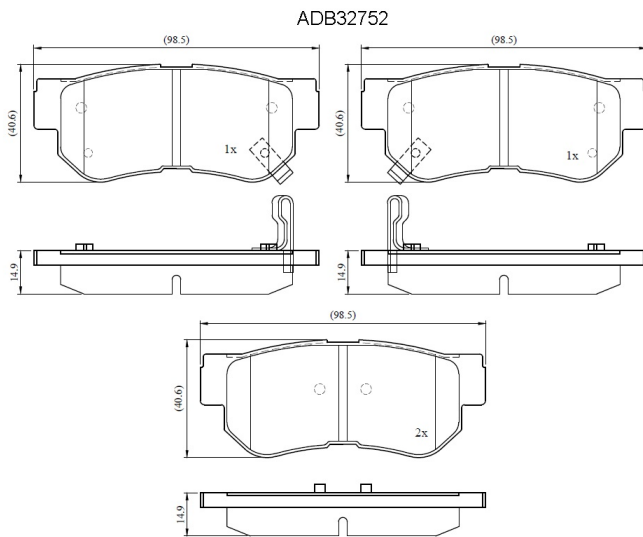

Make: HYUNDAI

Model: XG350

Part Number: ADB32752

Vehicle Manufacturing/Engine:

Specifications

Fitting Position	:	Rear
Model Date	:	02-May
Or. Caliper	:	

WVA	:	
FMSI	:	7688-D813
Length	:	98.5
Width	:	40.6
Thickness	:	14.9