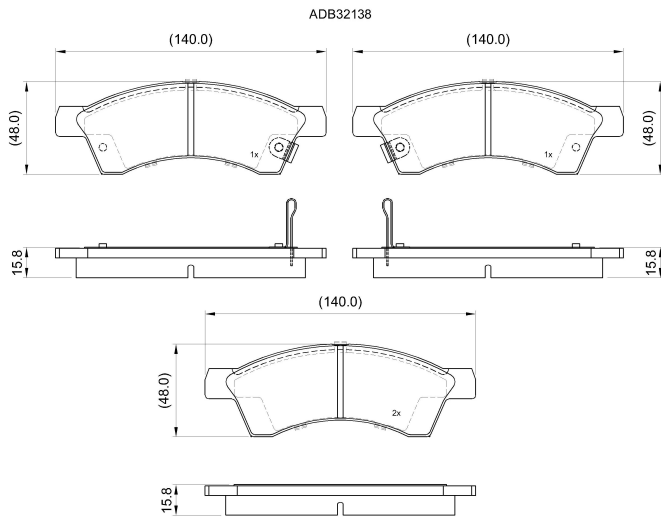

Make: IKCA

Model: TIBA

Part Number: ADB32138

Vehicle Manufacturing/Engine:

Specifications

Fitting Position	:	Front
Model Date	:	2008-
Or. Caliper	:	

WVA	:	
FMSI	:	
Length	:	140
Width	:	48
Thickness	:	15.8