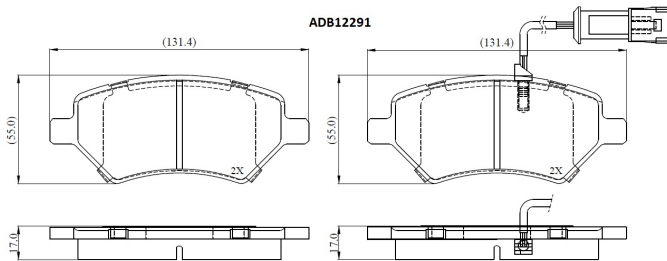

Make: IKCO

Model: MVM X33

Part Number: ADB12291

Vehicle Manufacturing/Engine:

Specifications

Fitting Position	:	Front
Model Date	:	2012-
Or. Caliper	:	
WVA	:	
FMSI	:	
Length	:	132.6
Width	:	53.8

Thickness

: