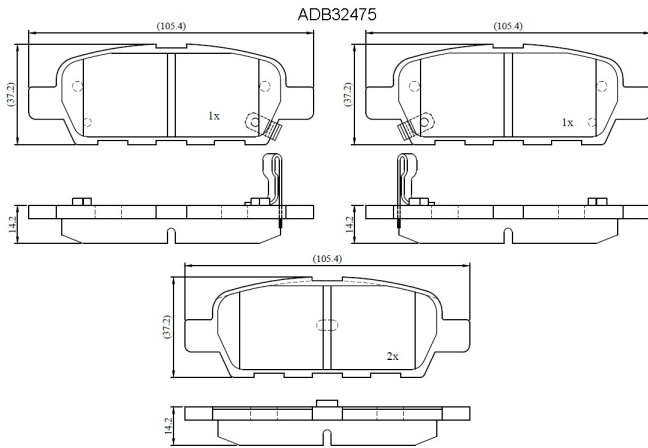

Make: INFINITI

Model: EX35

Part Number: ADB32475

Vehicle Manufacturing/Engine:

Specifications

Fitting Position	:	Rear
Model Date	:	2010-2011
Or. Caliper	:	
WVA	:	

FMSI	:	D905
Length	:	105.4
Width	:	37.2
Thickness	:	14.2