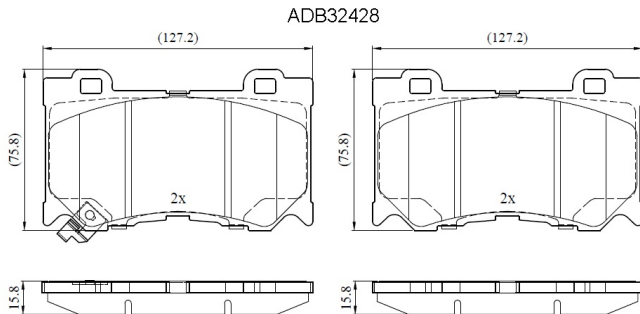

Make: INFINITI

Model: FX

Part Number: ADB32428

Vehicle Manufacturing/Engine:

Specifications

Fitting Position	:	Front
Model Date	:	2010-
Or. Caliper	:	
WVA	:	2,38,22,24,177
FMSI	:	
Length	:	127.3

Width	:	75.5
Thickness	:	15.9