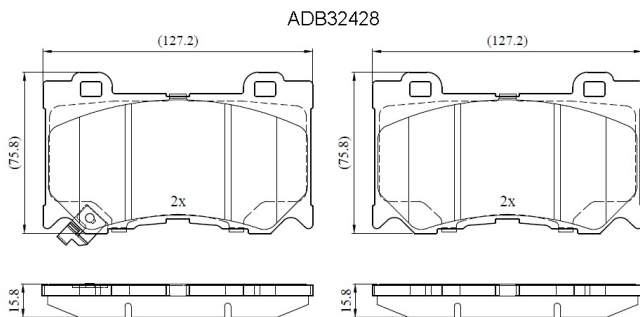

Make: INFINITI

Model: FX

Part Number: ADB32428

Vehicle Manufacturing/Engine:

Specifications

Fitting Position	:	Front
Model Date	:	2008-
Or. Caliper	:	
WVA	:	2,38,22,24,177
FMSI	:	
Length	:	127.3

Width	:	75.5
Thickness	:	15.9