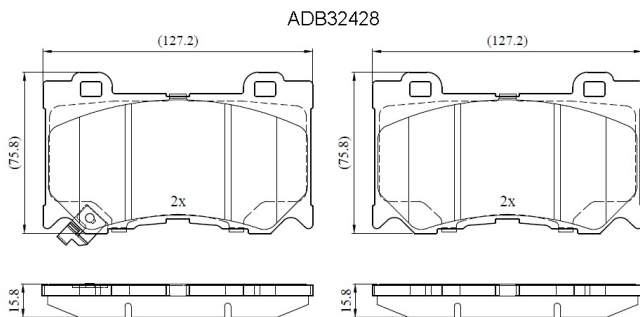

Make: INFINITI

Model: G Convertible

Part Number: ADB32428

Vehicle Manufacturing/Engine:

Specifications

Fitting Position	:	Front
Model Date	:	2010-
Or. Caliper	:	
WVA	:	2,38,22,24,177
FMSI	:	
Length	:	127.3

Width	:	75.5
Thickness	:	15.9