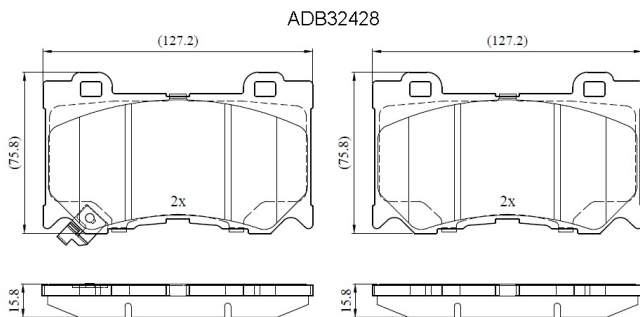

Make: INFINITI

Model: G Coupe

Part Number: ADB32428

Vehicle Manufacturing/Engine:

Specifications

Fitting Position	:	Front
Model Date	:	2007-
Or. Caliper	:	
WVA	:	2,38,22,24,177
FMSI	:	
Length	:	127.3

Width	:	75.5
Thickness	:	15.9